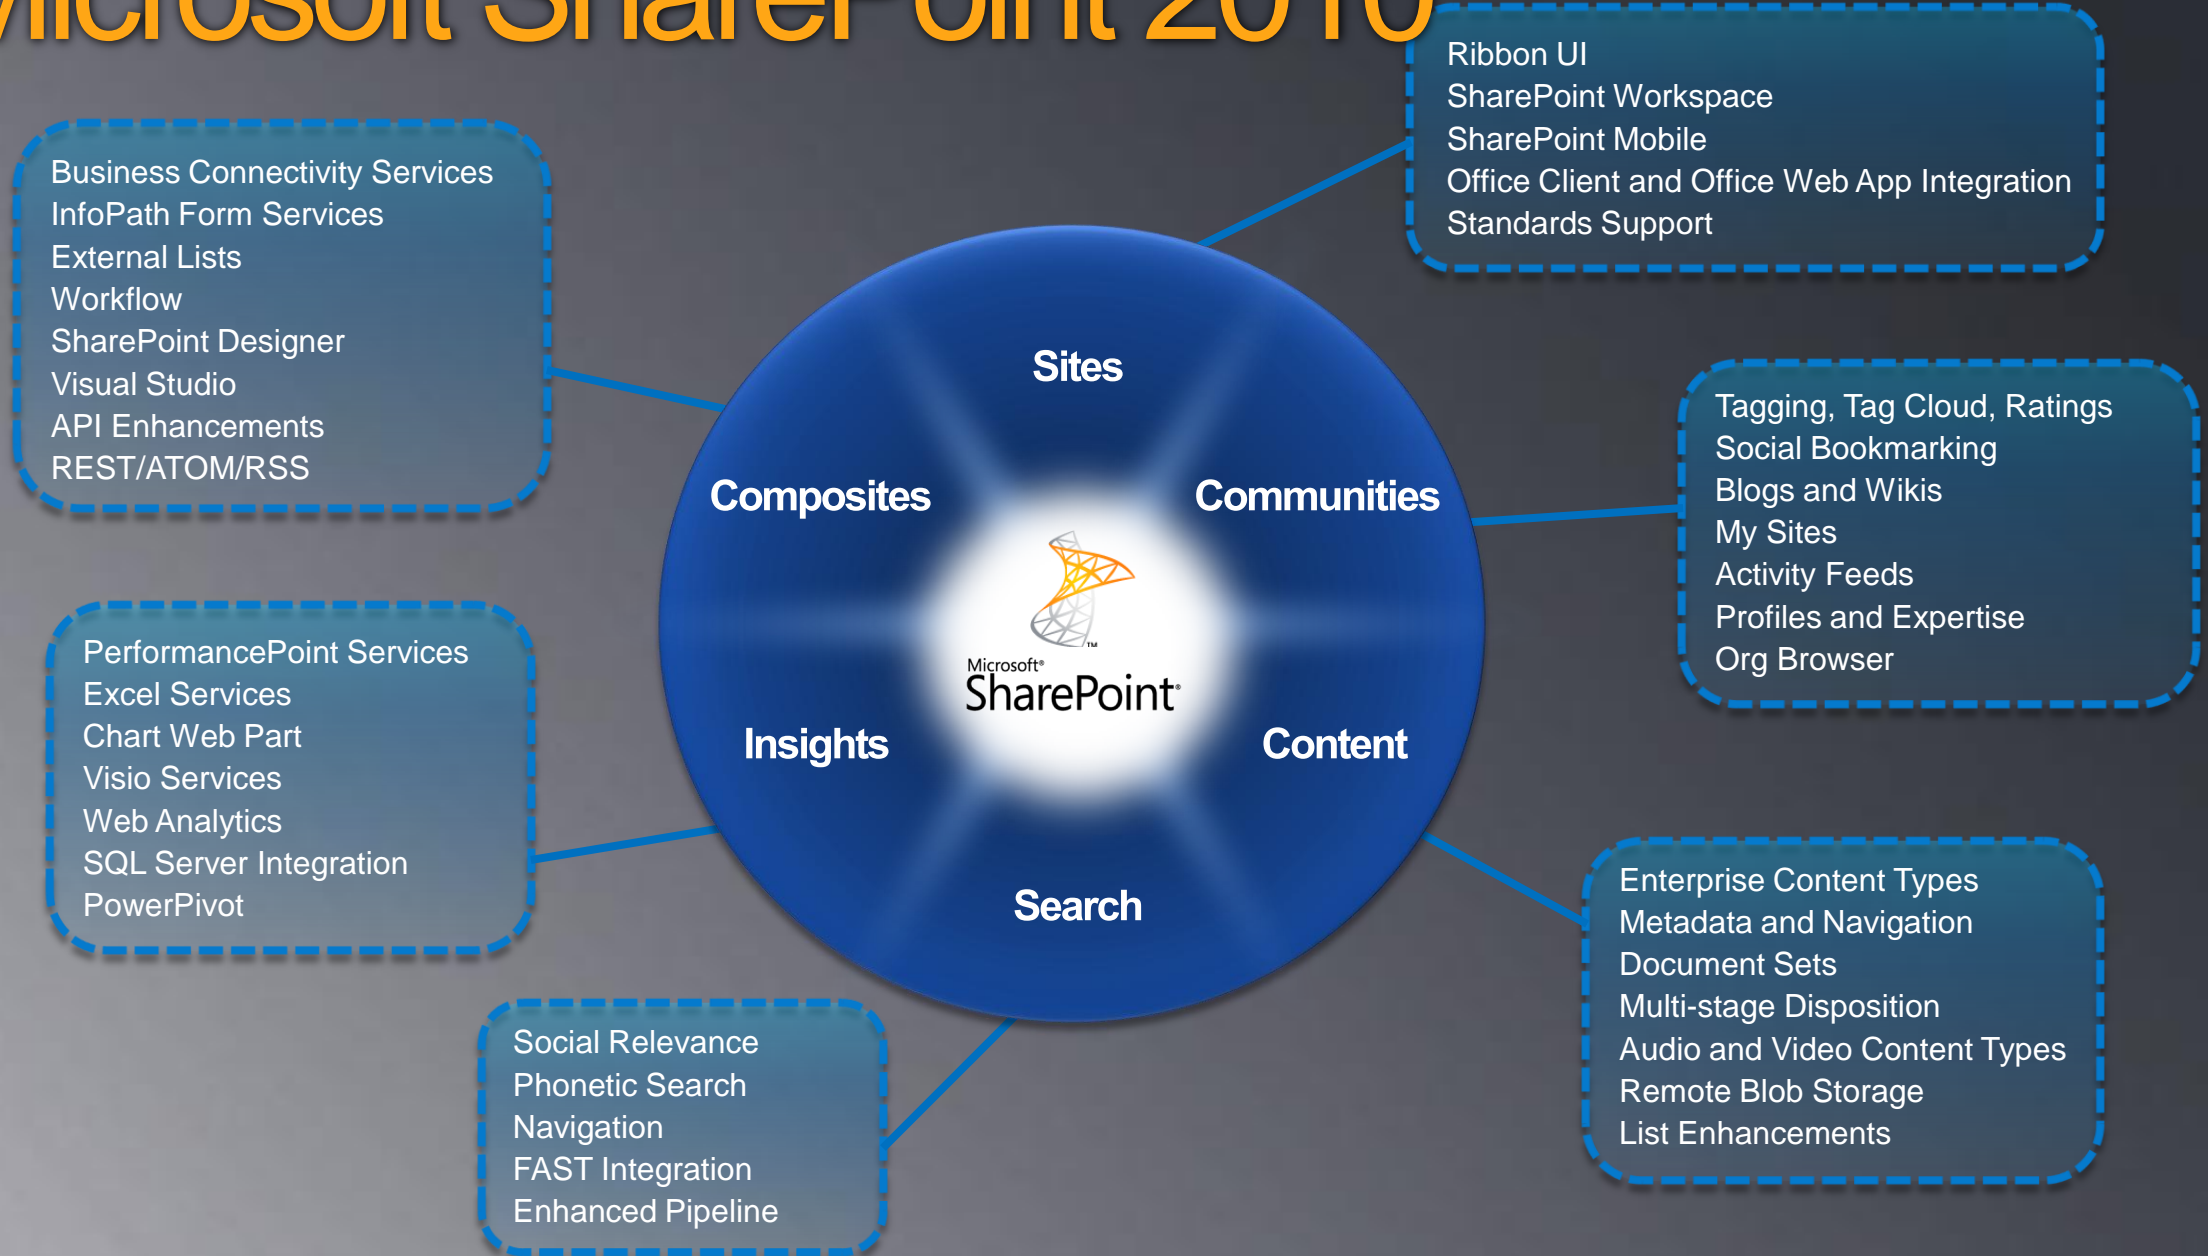

Business Collaboration Platform

Staffan Fredriksson
Microsoft AB

MOSS 2007

Microsoft SharePoint 2010

The **Business Collaboration Platform** for the Enterprise and the Web

Connect and Empower People

Cut Costs with a Unified Infrastructure

Rapidly Respond to Business Needs

Microsoft SharePoint 2010

Manage Self Service BI

PowerPivot for Excel (Client)

PowerPivot for SharePoint (Server)

Microsoft®
Excel 2010

Microsoft®
SharePoint 2010
Microsoft®
SQL Server 2008 R2